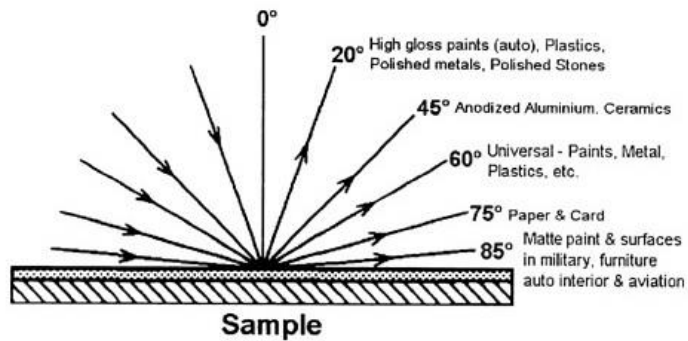

- MANUAL EN INGLES
- FOTOS REALES DE ENTREGA

ENTREGA

Measuring Angle	Degree	20°,60°,85°	
Incidence Angle	GU	Gs(20°):0.0~120	Gs(20°):120~2000
		Gs(60°):0.0~120	Gs(60°):120~1000
		Gs(85°):0.0~120	Gs(85°):120~160
Measuring Spot	mm	Gs(20°):10x10 Gs(60°):9x15 Gs(85°):5x38	
Resolution	GU	0.1	1
Reproducibility	GU	0.2	0.2%
Repeatability	GU	0.5	0.5%
Deviation	GU	+_1.5	+_1.5%
Zero Point Deviation	GU	0.2	
Operating Temperature	°C	10°~40°	
storage Temp	°C	-10°~70	
Relative Humidity		Less then 85%,Non-condensing	
Power Supply		4AAA alkaline Battery(optional)	
Volume	mm	163.8*58.1*88.3	
Weight	g	520	

Aplicaciones del Angulo;;

20° - High gloss surfaces such as automotive paint finish, polished metals and plastics

60° - Universal gloss measurement angle for all applications

85° - Matte surfaces such as automotive interiors, architectural paints and wood finishes

20°/60°/85° - Measure or calibrate all three angles simultaneously

desprition producto 1, exquisito diseño más ergonómico, lo que permite utilizar la mano.

2, interfaz de usuario chino, operar de manera más simple y conveniente.